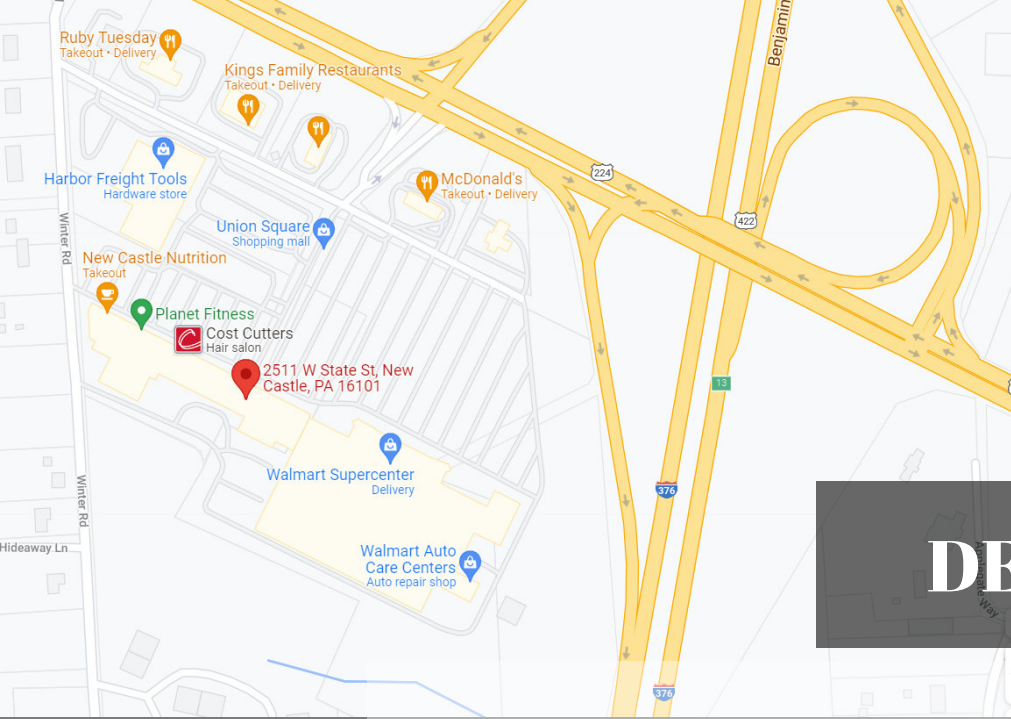

# UNION SQUARE Shopping Center

2511 W. State Street,  
New Castle, PA 16101

- Only 2 spaces remaining- 2,400 SF & 2,320 SF
- Shopping center anchored by Walmart Supercenter
- Prime location- easily accessible & great visibility

**TRAFFIC**

30,405 CARS PASS DAILY  
ON I-376 AND 23,127 ON  
ROUTE 224 (W. STATE STREET)

# DEMOGRAPHICS

	2 MILES	5 MILES	10 MILES
<b>POPULATION</b>	5,596	44,557	79,568
<b>DAYTIME EMPLOYEES</b>	2,707	19,063	26,933
<b>AVG HH INCOME</b>	\$58,849	\$65,608	\$70,963

1 Walmart Supercenter	199,026 sqft	8 China Buffet	2,400 sqft	15 AT&T	3,200 sqft
2 Famous Footwear	6,000 sqft	9 H&R Block	1,600 sqft	16 Universal Wireless (Sprint)	1,600 sqft
3 Wireless Zone (Verizon)	2,100 sqft	10 Sally Beauty	1,600 sqft	17 Available	20,400 sqft
4 PLCB	6,802 sqft	11 Gamestop	1,600 sqft	18 Rent-A-Center	5,500 sqft
<b>5 AVAILABLE</b>	<b>2,320 sqft</b>	12 T-Mobile	2,800 sqft	19 Keystone Rehabilitation	1,230 sqft
<b>6 AVAILABLE</b>	<b>2,400 sqft</b>	13 GNC	1,600 sqft	20 New Castle Nutrition	1,479 sqft
7 Kings Jewelry	2,240 sqft	14 Famous Hair	1,200 sqft	21 PetSmart	12,157 sqft