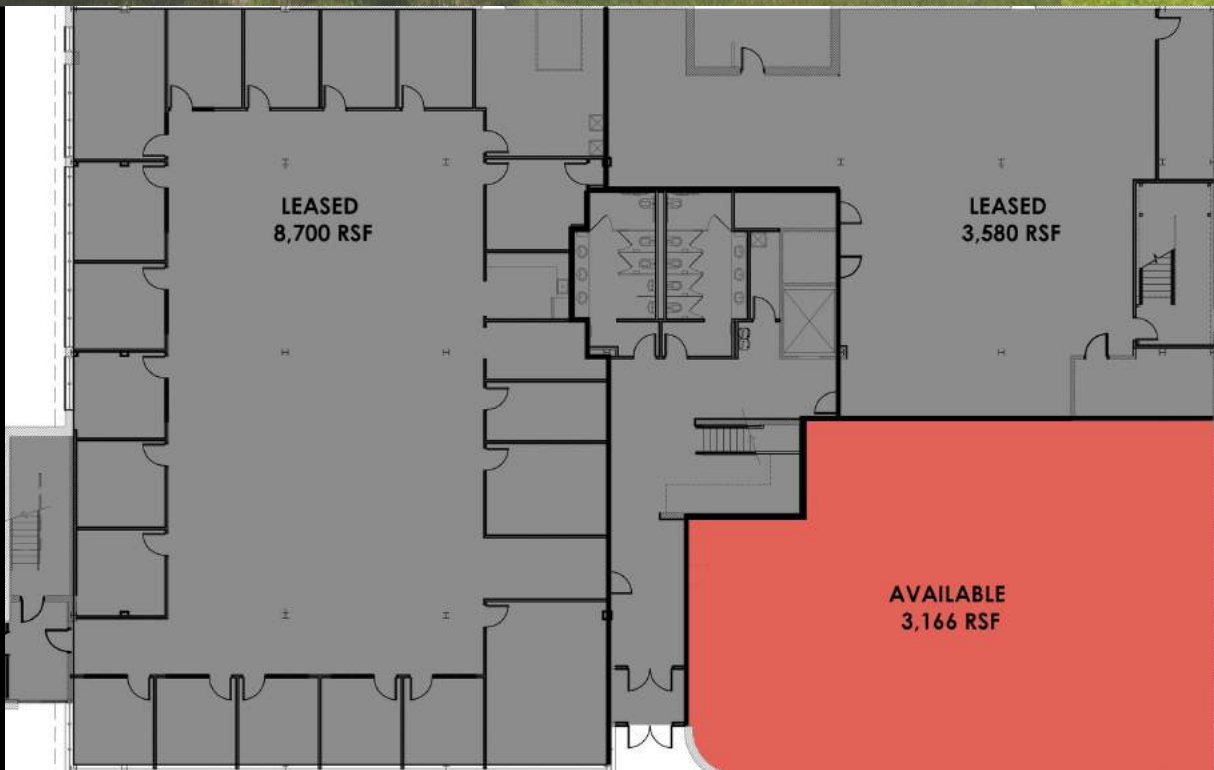

For Lease 3,166 RSF

Robinson Township

# Property Overview

- Building newly renovated: new elevator, new restrooms, new roof, new HVAC, fully painted exterior, and new landscaping
- Shell condition with the ability to Build-to-suit
- New Road Pavement- 2020
- Ceiling height 12' 9" on 1st floor with option for exposed ceiling layout
- Zoned C4 - Planned Office Limited Industrial