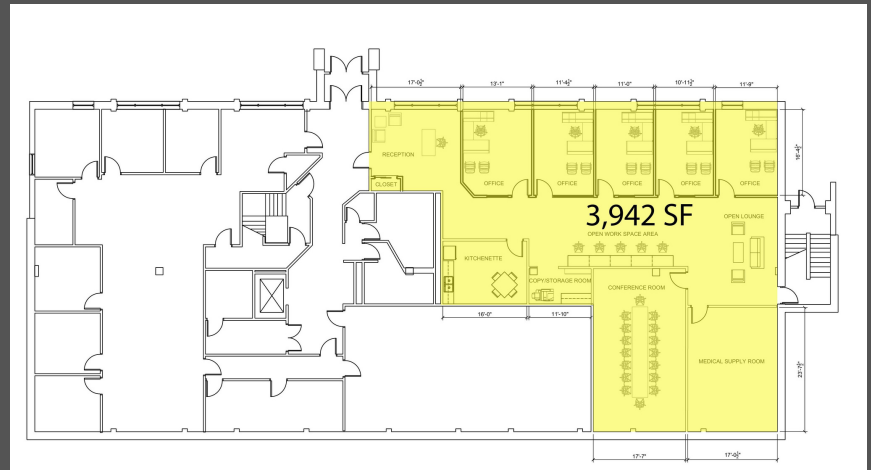

High Tower Office Park

100 High Tower Boulevard,

Pittsburgh, PA 15205

Robinson Township

Property Overview

- Free and plentiful parking
- On major Port Authority bus route
- On-site ownership & management
- Attractive rental rates and buildout packages
- Office park sits in a private setting perfect for outdoor walking
- 15 minutes to Downtown Pittsburgh / 5 minutes to Pittsburgh Int'l Airport
- Conveniently close to the Mall at Robinson, multiple shopping centers, a variety of restaurants and fitness facilities

AVAILABLE SUITES

First Floor 3,942 SF
 Shell Space
 Will Build to Suit

Second Floor 1,945 SF
 Flexible Lease Terms
 Will Build to Suit