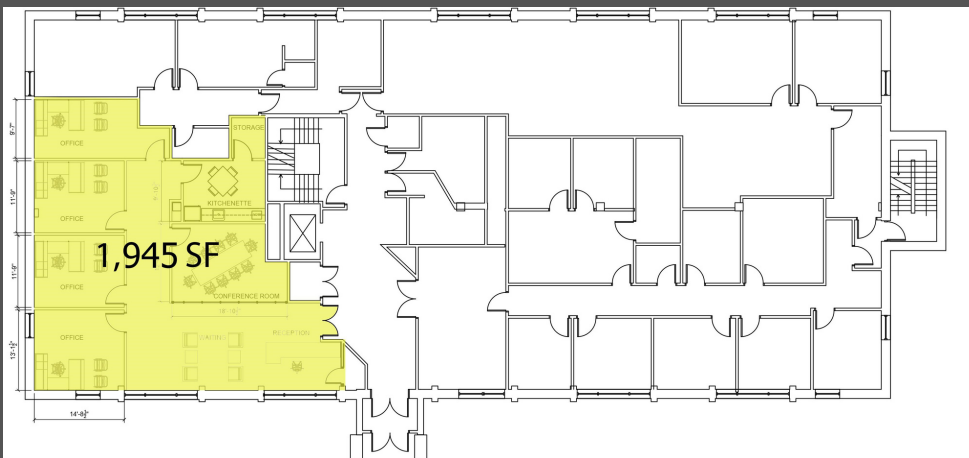

High Tower Office Park

100 High Tower Boulevard,

Pittsburgh, PA 15205

Robinson Township

Property Overview

- Free and plentiful parking
- On major Port Authority bus route
- On-site ownership & management
- Attractive rental rates and buildout packages
- Office park sits in a private setting perfect for outdoor walking
- 15 minutes to Downtown Pittsburgh / 5 minutes to Pittsburgh Int'l Airport
- Conveniently close to the Mall at Robinson, multiple shopping centers, a variety of restaurants and fitness facilities

AVAILABLE SUITES

First Floor 3,942 SF
 Shell Space
 Will Build to Suit

Second Floor 1,945 SF
 Flexible Lease Terms
 Will Build to Suit